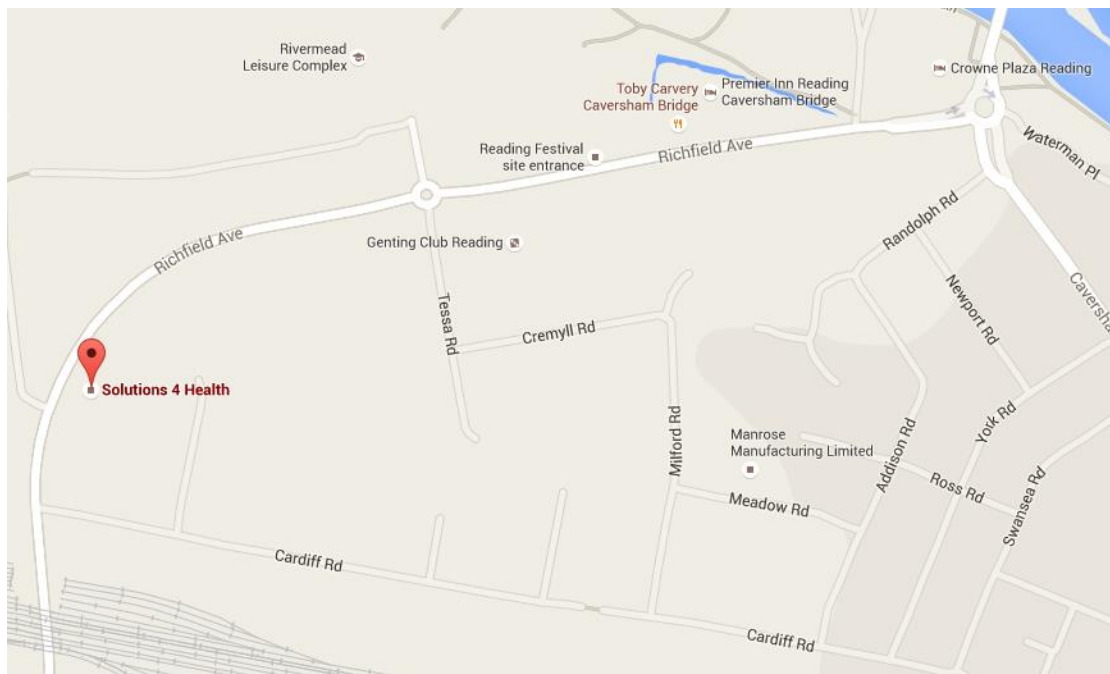

## Directions

1 Thames Court, 2 Richfield Avenue, Reading, RG1 8EQ

### Directions to Solutions 4 Health LTD

#### **From the M4:**

Leave the M4 at J11 and follow signs for Reading then Caversham. At the roundabout with the Crowne Plaza Reading Hotel, take the first exit onto Richfield Avenue. Go straight over one mini roundabout. You will find us on the left directly next to Sol-Tec LTD.

#### **By Train:**

*Station Name: Reading Rail Station*

Leave station and follow signs to Caversham. At the roundabout with the Crowne Plaza Reading Hotel, take the first exit onto Richfield Avenue. Go straight over one mini roundabout. You will find us on the left directly next to Sol-Tec LTD.